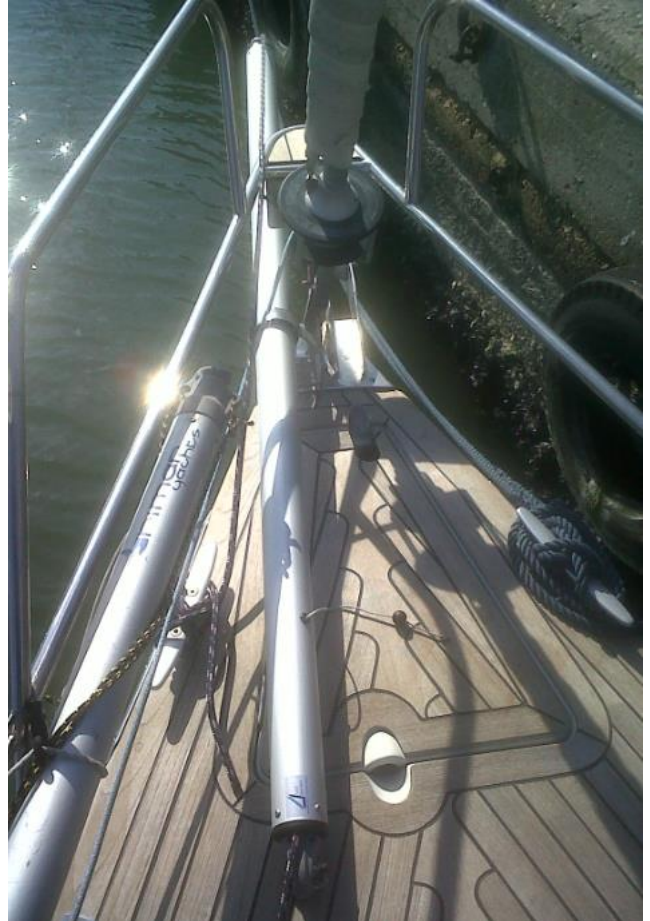

"Rimar 31.3" *Sail Service* bowsprit installation

The Rimar 31.3 has a clear and clean bow that allows a quick installation of our removable bowsprit. It is mounted by using our standard angled bracket. The mounting was easy thanks to the clear access to the anchor's forepeak.